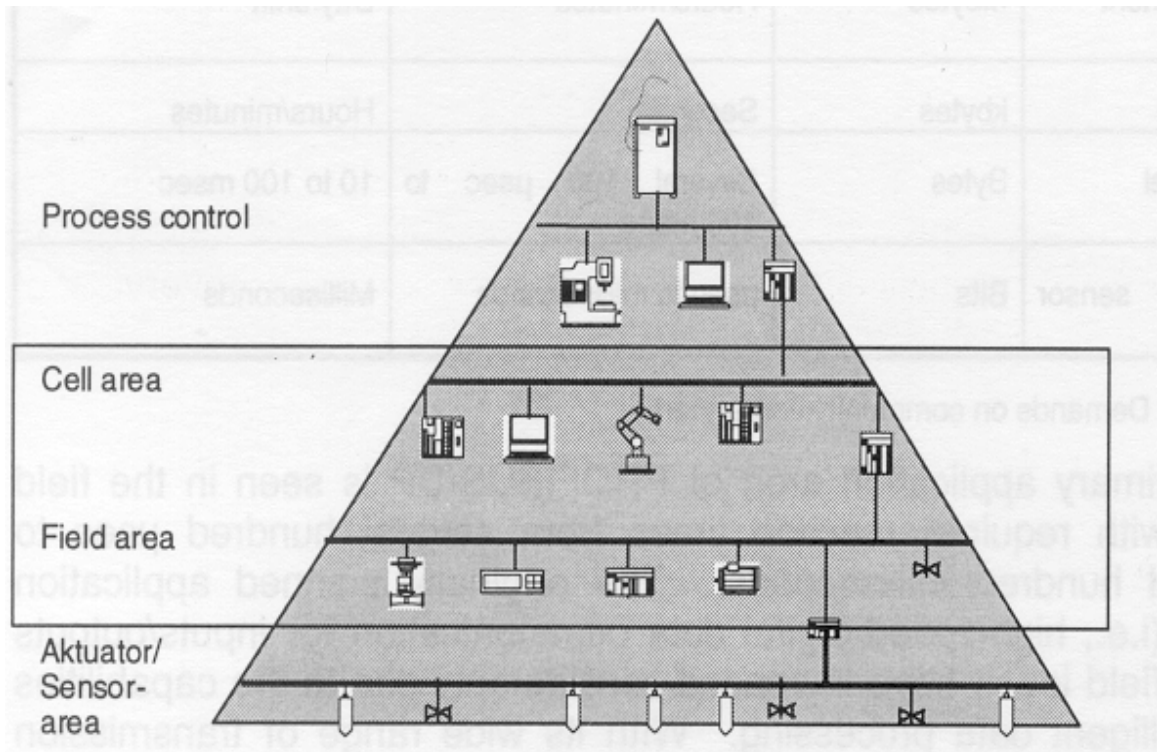

4 . PROFIBUS

3: DP FMS

가
PROFIBUS

3

	Amount of Data	Transmission Duration	Transmission Frequency
Management Level	Mbytes	Hours/minutes	Day/shift
Cell level	Kbytes	Seconds	Hours/minutes
Fiedl level	Bytes	Several 100 usec to 100 msec	10 to 100 msec
Actuator sensor level	Bits	Usec to milliseconds	Milliseconds