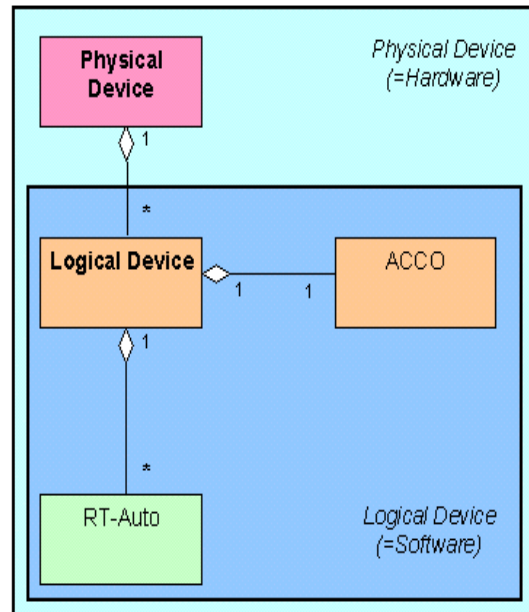

UDP

2000

Ethernet

RPC DCOM

PROFIBUS International

PROFINet

ACCO(Active

Control Connection Object)

가

(facet)

Runtime Model

Architecture of a PROFINet Device