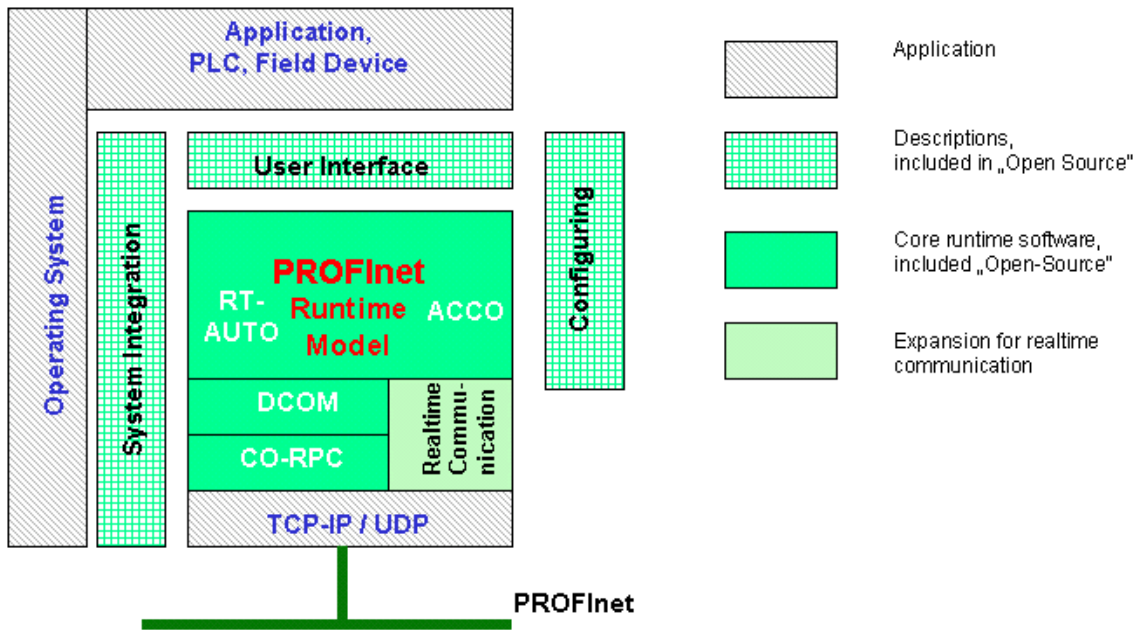

IT

IT

(proxy)

가 PROFINet

PROFINet

PROFINet

PROFIBUS International PROFINet

TCP/IP

UDP

2000

Ethernet

RPC DCOM

PROFIBUS International

PROFINet

ACCO(Active

Control Connection Object)

가

(facet)

Runtime Model

Architecture of a PROFINet Device