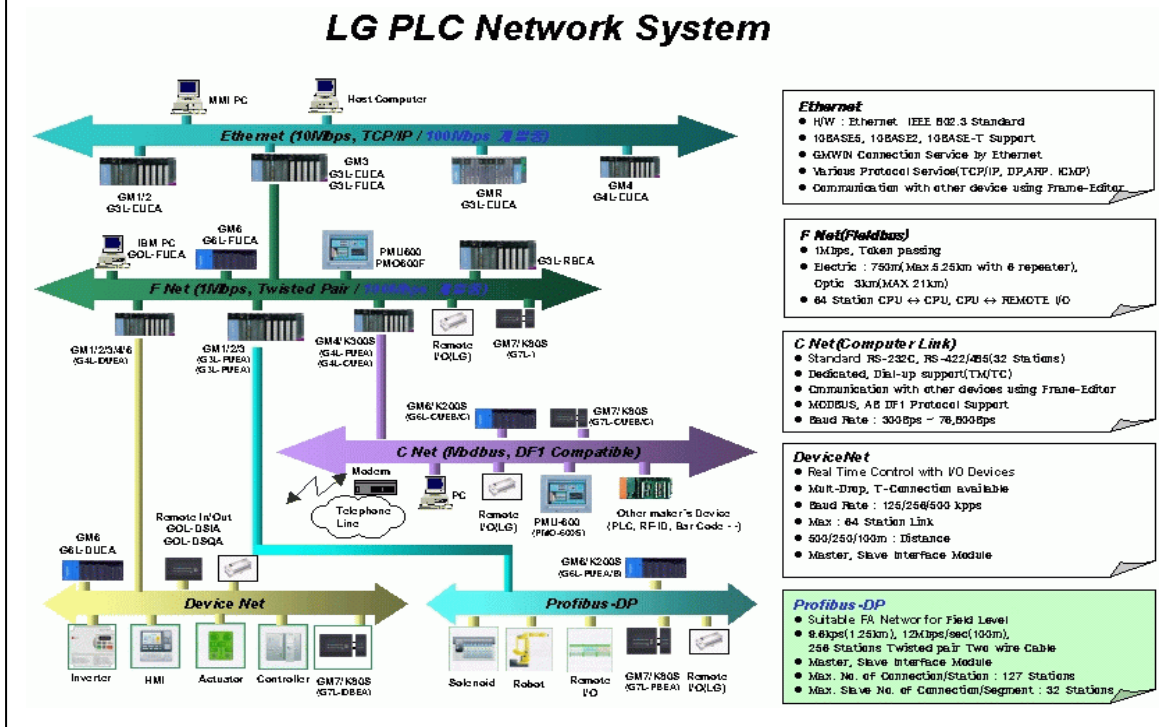

LG

PROFIBUS

PROFIBUS

LG

Master slave

www.lgis.co.kr

02)3777-4653