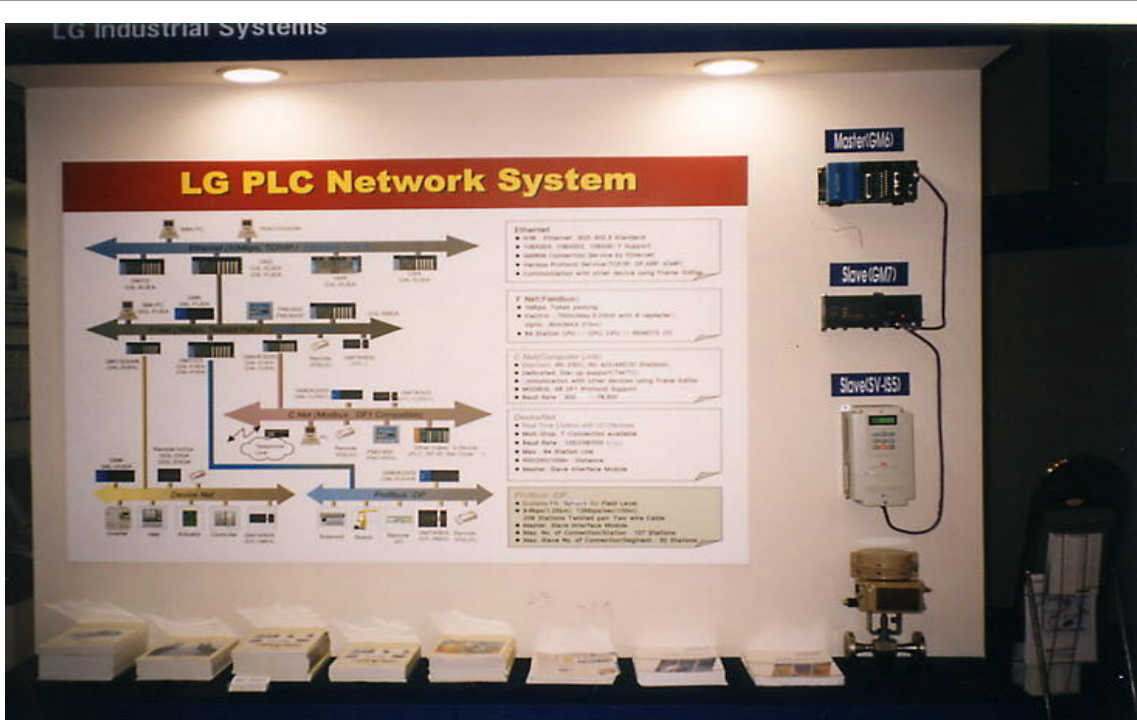

LG

PROFIBUS

PROFIBUS

LG

Master slave

www.lgis.co.kr

02)3777-4653